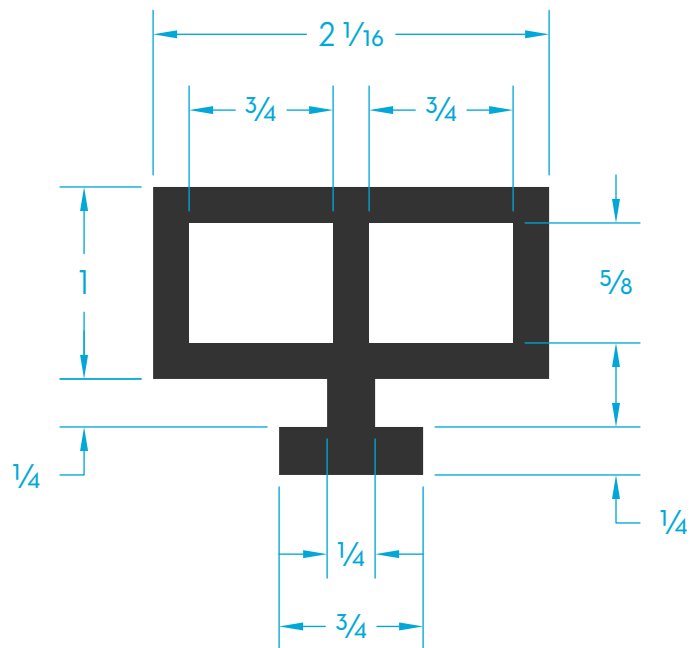

FLUTED RUBBER

T – PROFILES

ARC # 16557

ARC # 15399