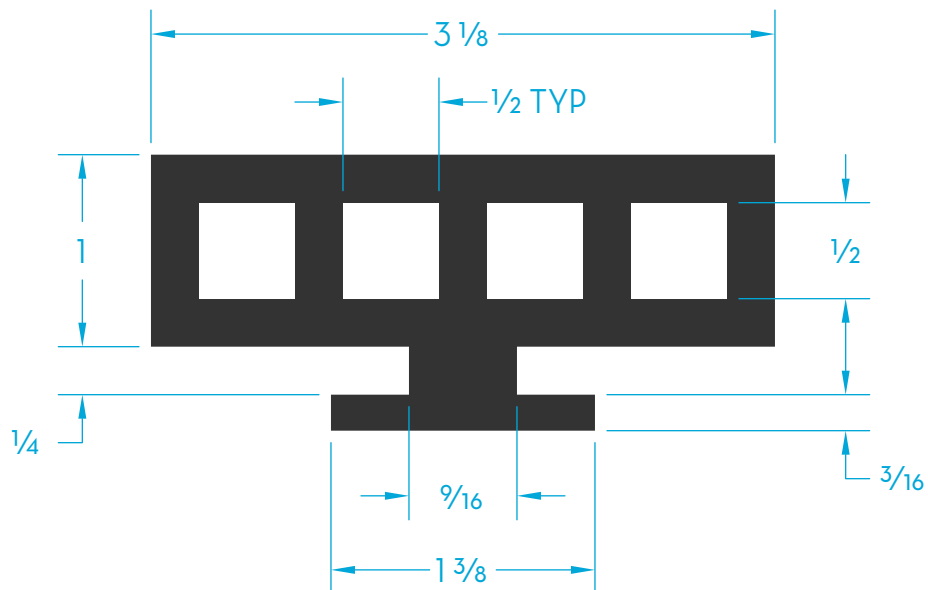

# FLUTED RUBBER

T - PROFILES

ARC # 15088

ARC # 14886