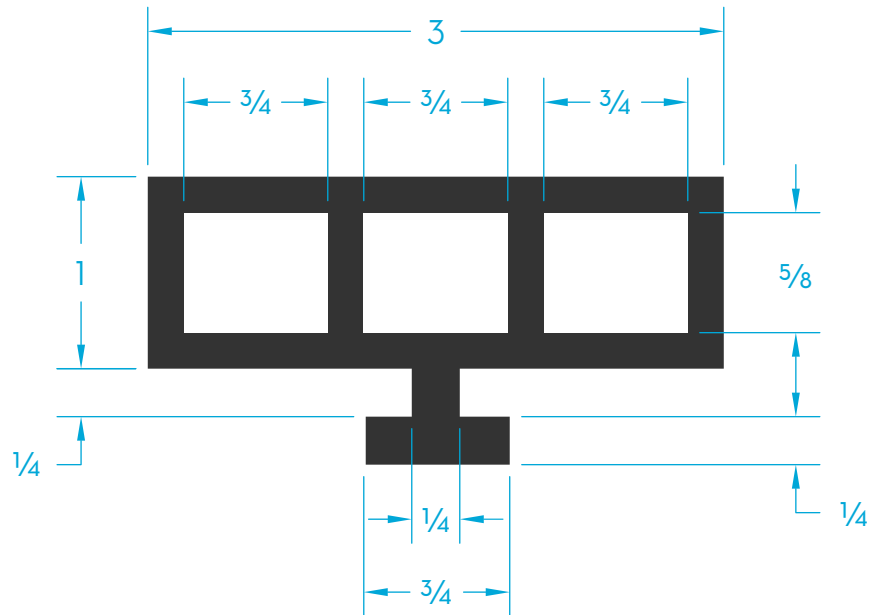

FLUTED RUBBER

T - PROFILES

ARC # 14794