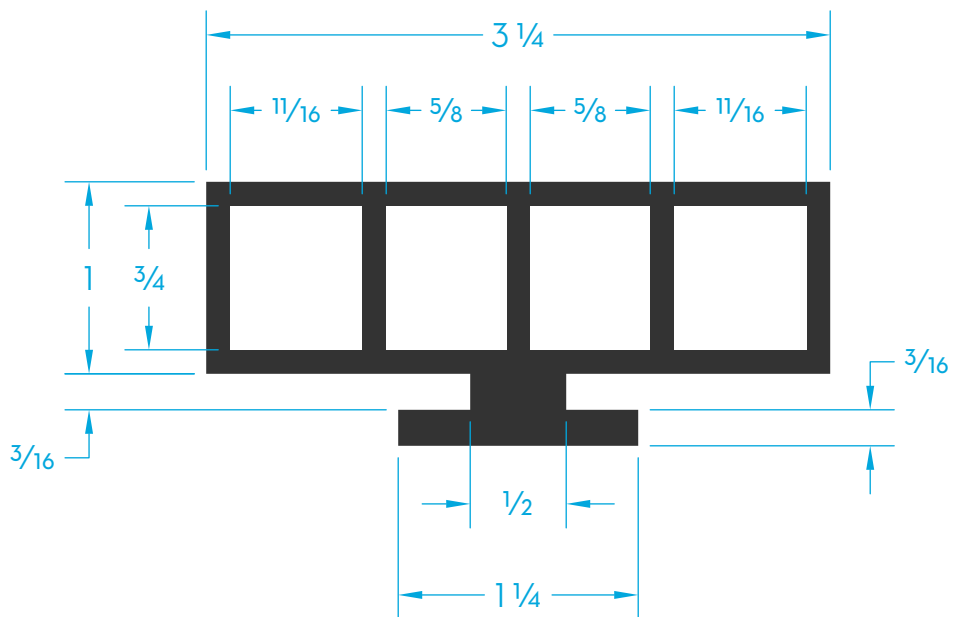

# FLUTED RUBBER

T - PROFILES

ARC # 14311

ARC # 50384