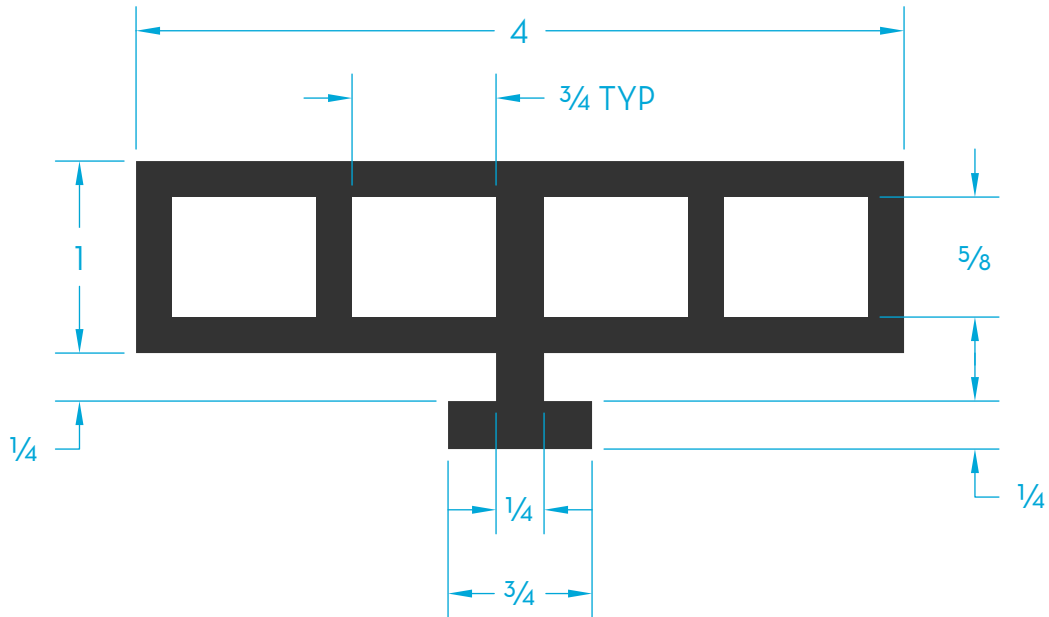

# FLUTED RUBBER

T - PROFILES

ARC # 15088

ARC # 14886